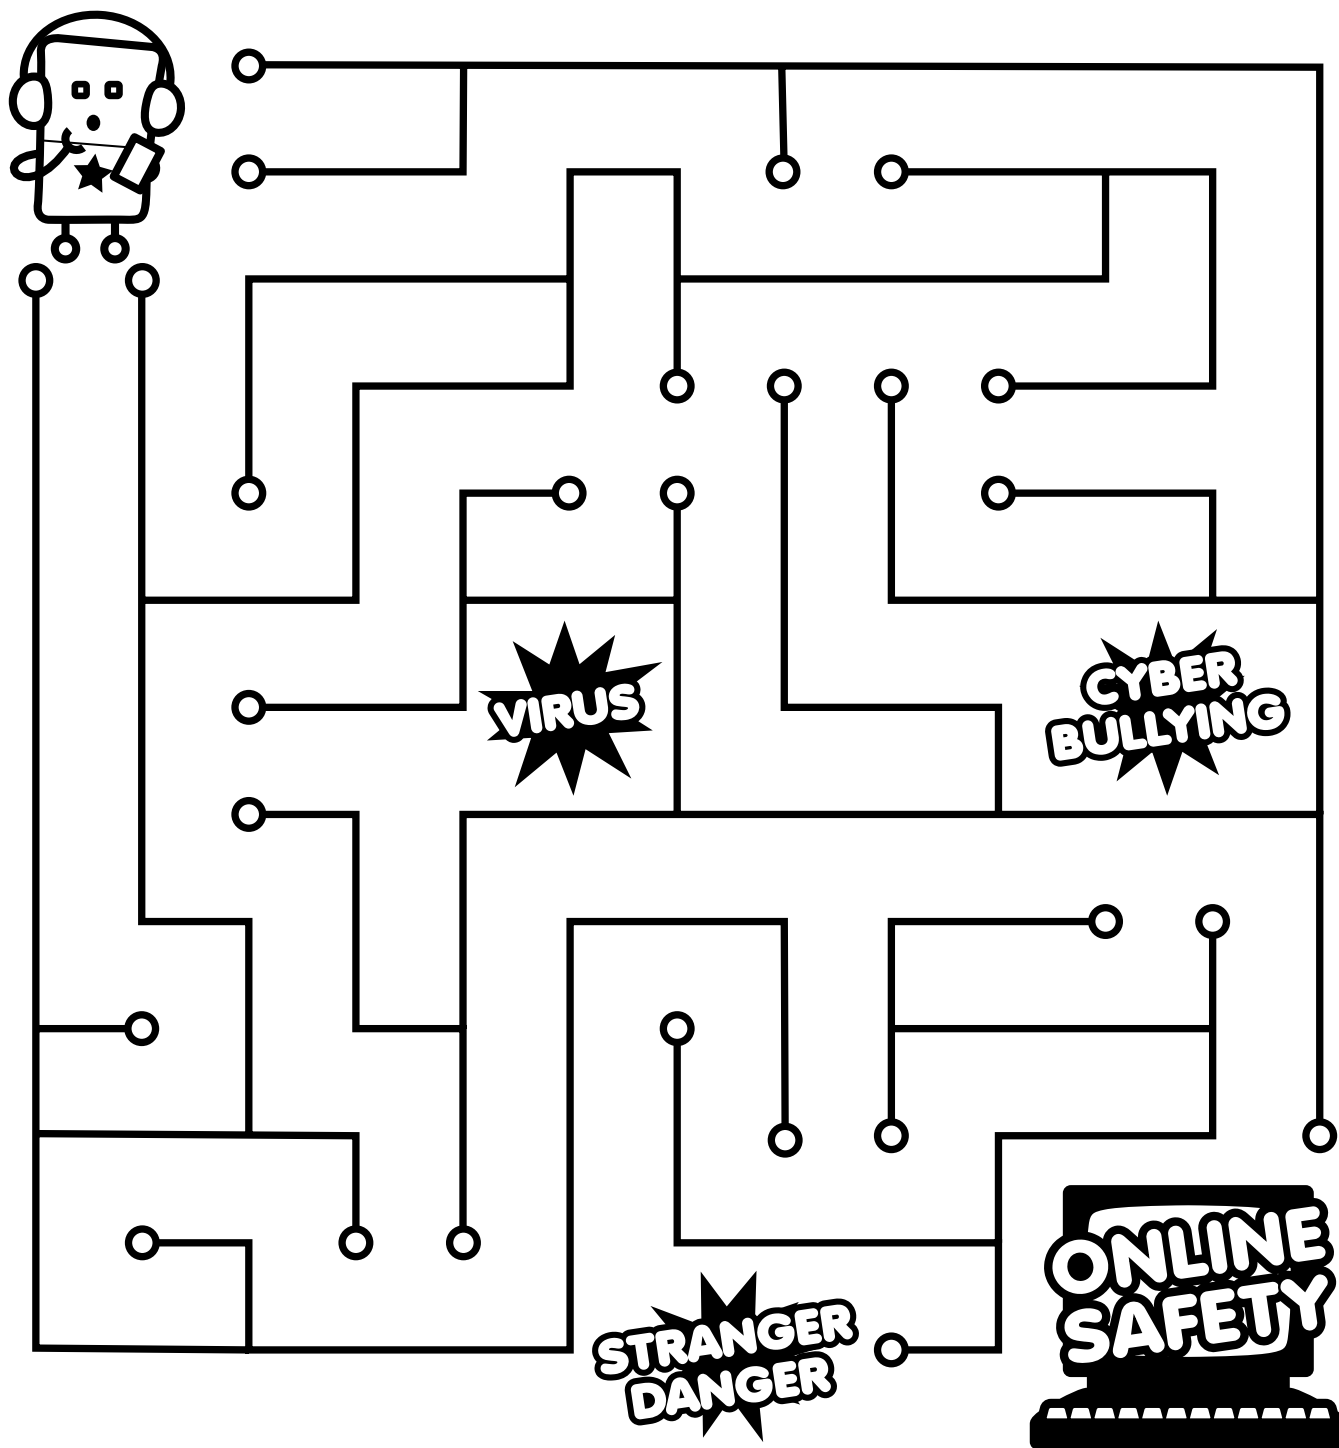

Guide B1lly through the maze to reach online safety by avoiding all the online risks

Remember: The internet is a big place and staying safe online can be tricky. If something online makes you confused or worried, ask an adult you trust for help.

**Kent
Police**

Contacting Kent Police

Report a non-urgent crime online www.kent.police.uk/report

Talk to us on LiveChat – available 24/7 www.kent.police.uk/contact

In an emergency, if crime is in progress or life is in danger call **999**

If deaf or speech impaired, text 'police' and your message to **60066**

www.kent.police.uk   